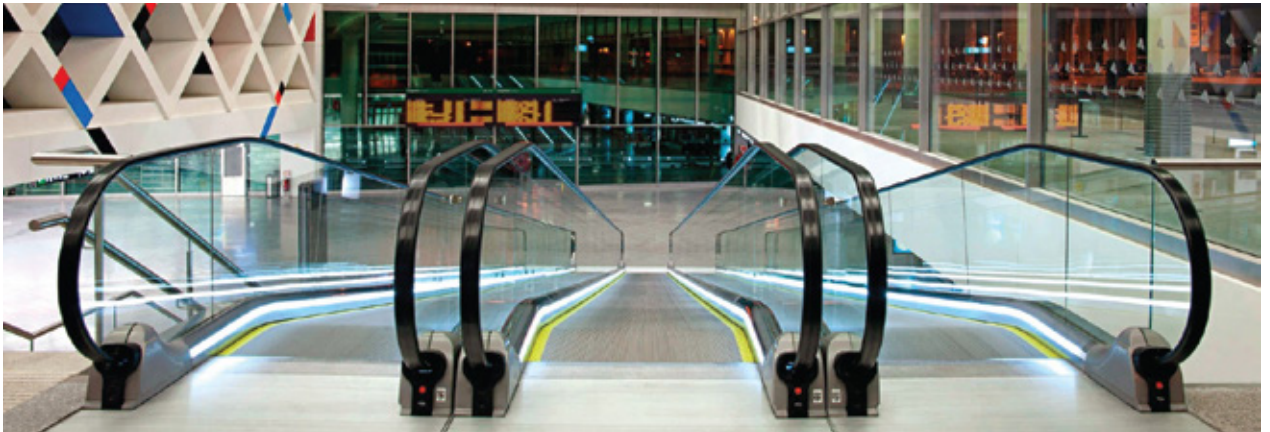

LSPMK Group not only specializes in installing moving walkways but also offers modernization services aimed at upgrading existing systems with state-of-the-art technologies. These upgrades focus on improving energy efficiency, enhancing safety features, and updating aesthetics to optimize performance and user experience. Each modernization project is customized to meet current regulatory standards and industry best practices. Our proactive maintenance programs are crucial for sustaining the performance and safety of moving walkways. They include regular inspections, preventative maintenance, and responsive repairs conducted by our skilled technicians. Our commitment to reliability and safety ensures that your moving walkways operate efficiently.

LSPMK Group excels in delivering tailored moving walkway solutions for seamless pedestrian transit. From precise installations and advanced modernizations to proactive maintenance, our services prioritize safety, efficiency, and reliability. Partner with us for expert support and innovative solutions that enhance mobility in commercial and public spaces.

At LSPMK Group, our primary focus is on ensuring customer satisfaction and achieving technical excellence. We are committed to providing continuous support, including round-the-clock emergency services and thorough staff training, to swiftly address any issues and maintain seamless operations. With over a decade of experience serving the UAE market, LSPMK Group has established itself as a trusted partner for all moving walkway requirements. Our expertise and dedication enable us to offer top-tier moving walkway services tailored to the specific demands of commercial and public environments, ensuring smooth and efficient pedestrian transit. From initial consultation through to project execution and ongoing support, LSPMK Group emphasizes precision and adherence to safety standards. We collaborate closely with architects and building owners to customize moving walkway designs that seamlessly integrate into the building's layout and traffic flow.